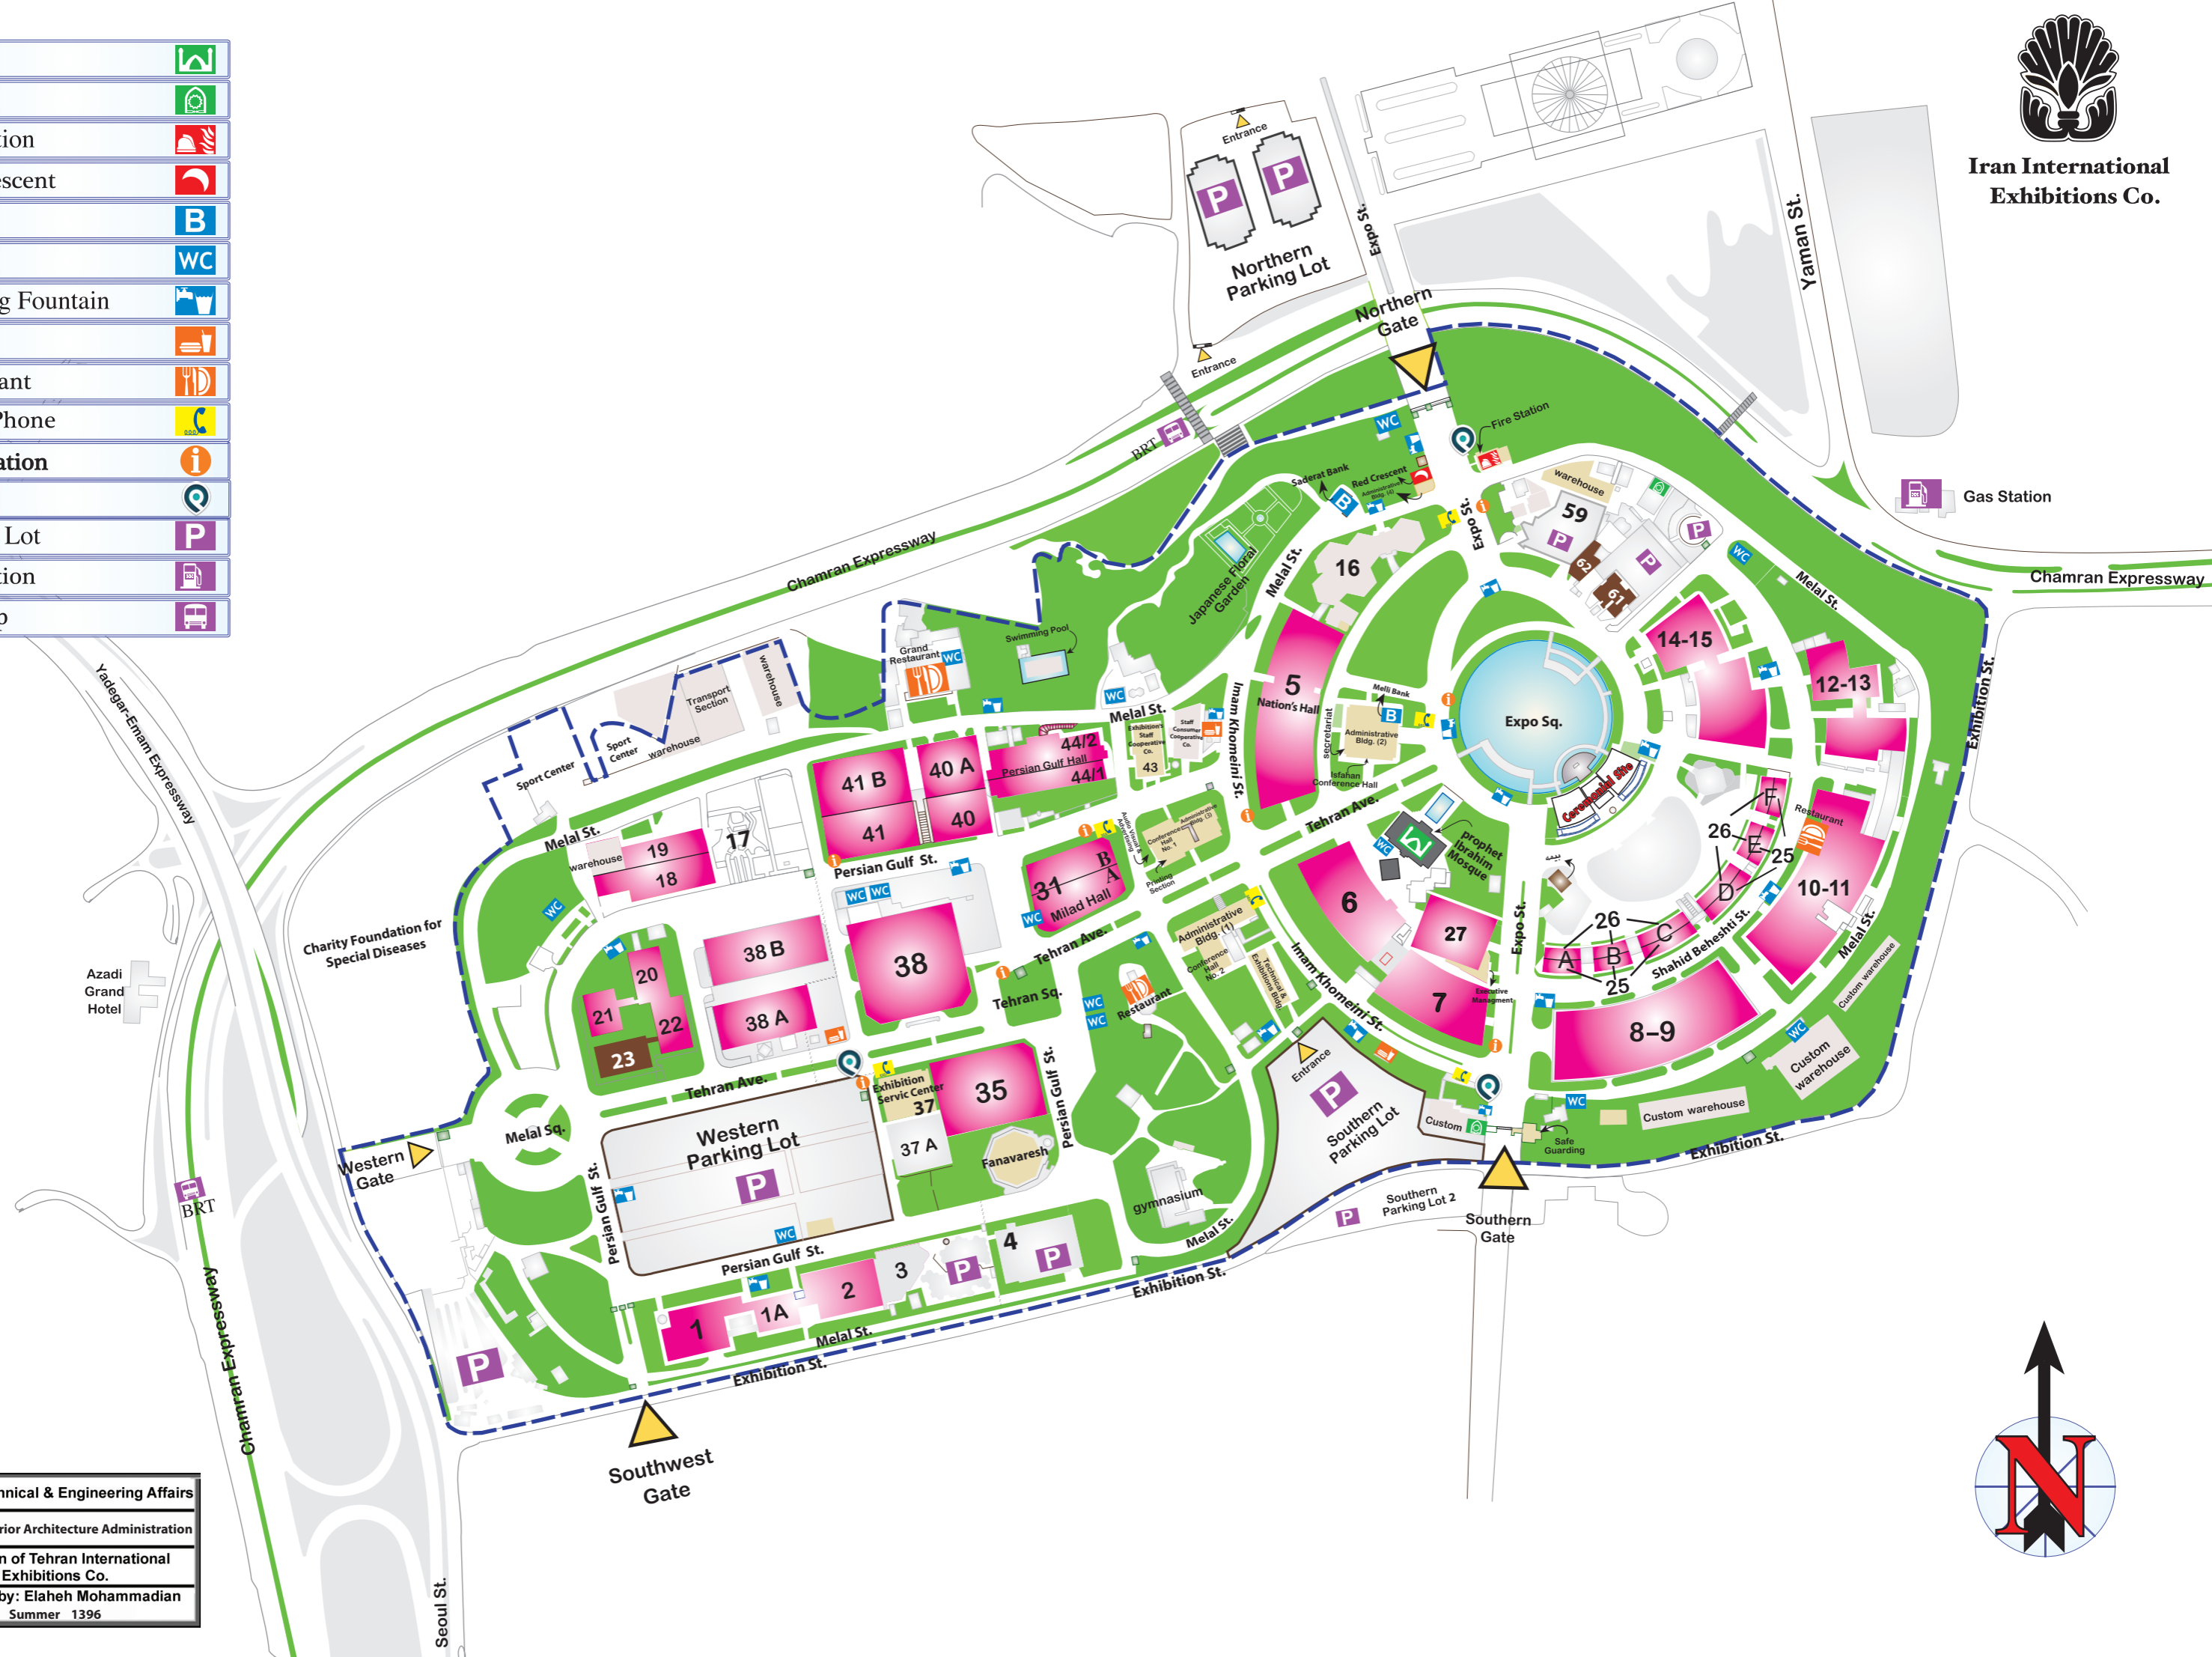

Iran International Exhibitions Co.

Mosque	
Police	
Fire station	
Red Crescent	
Bank	
Toilets	
Drinking Fountain	
Buffet	
Restaurant	
Public Phone	
Information	
Parking Lot	
Gas Station	
Bus Stop	

Deputy Technical & Engineering Affairs  
 Design & Interior Architecture Administration  
 Title: Plan of Tehran International Exhibitions Co.  
 Designed by: Elaheh Mohammadian  
 Summer 1396